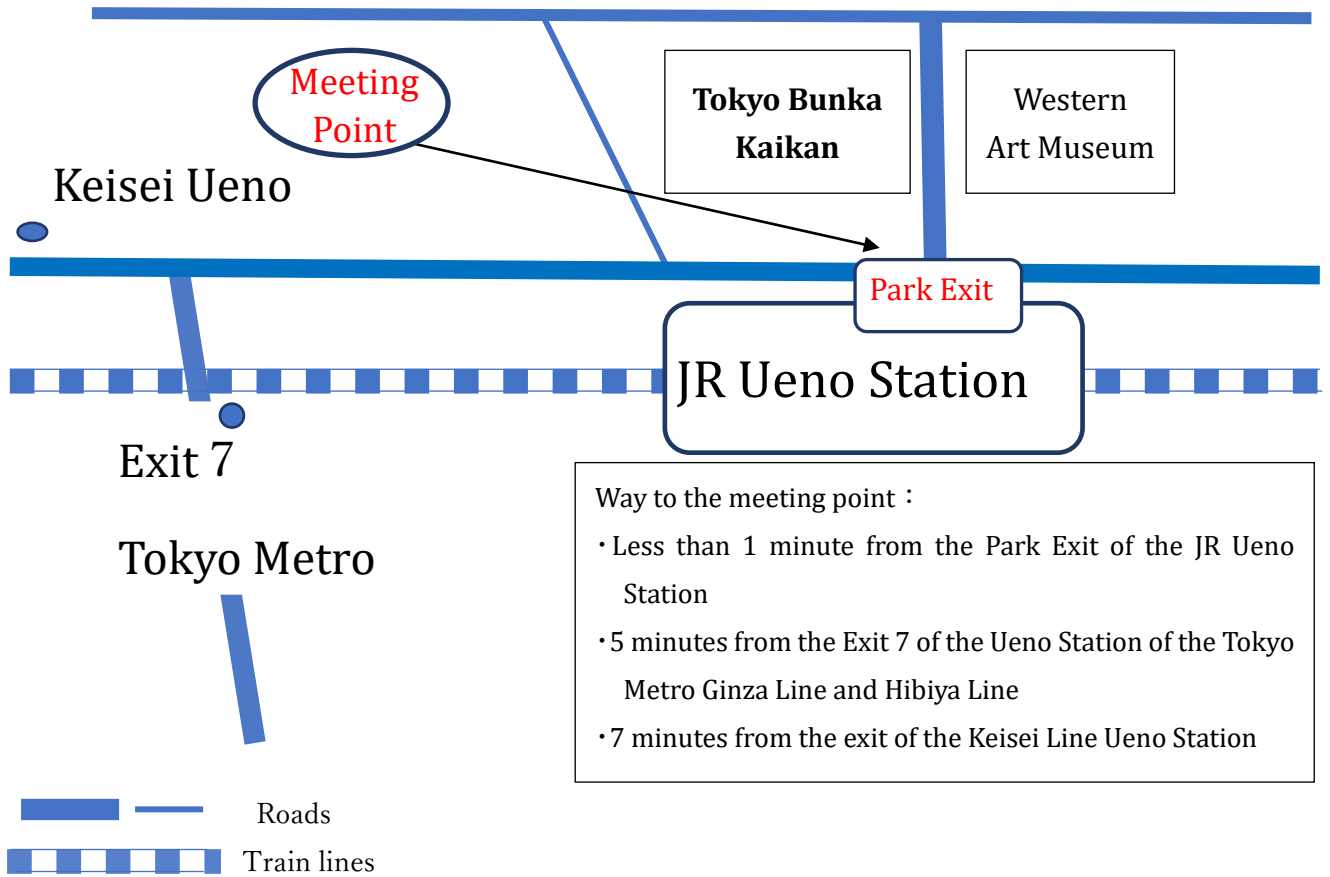

Ueno Park Tour

Way to the meeting point :

- Less than 1 minute from the Park Exit of the JR Ueno Station
- 5 minutes from the Exit 7 of the Ueno Station of the Tokyo Metro Ginza Line and Hibiya Line
- 7 minutes from the exit of the Keisei Line Ueno Station